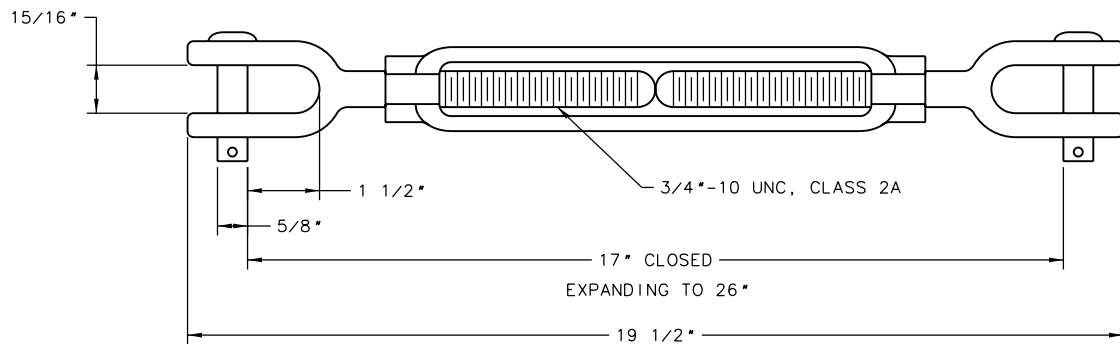

GALVANIZED 3/4" x 18" JAW TO JAW TURNBUCKLE
FOR USE WITH 10' DIA TANK HOLD DOWN STRAPS

GALVANIZED 3/4" x 12" JAW TO JAW TURNBUCKLE
FOR USE WITH 8' DIA TANK HOLD DOWN STRAPS

GALVANIZED 3/4" x 9" JAW TO JAW TURNBUCKLE
FOR USE WITH 6' DIA TANK HOLD DOWN STRAPS

| | |
|---------------------------------|--------------------|
| XERXES [®] | |
| CORPORATION | |
| TITLE JAW TO JAW TURNBUCKLES | |
| DATE 3-05 | DR. NO. S11-375.00 |