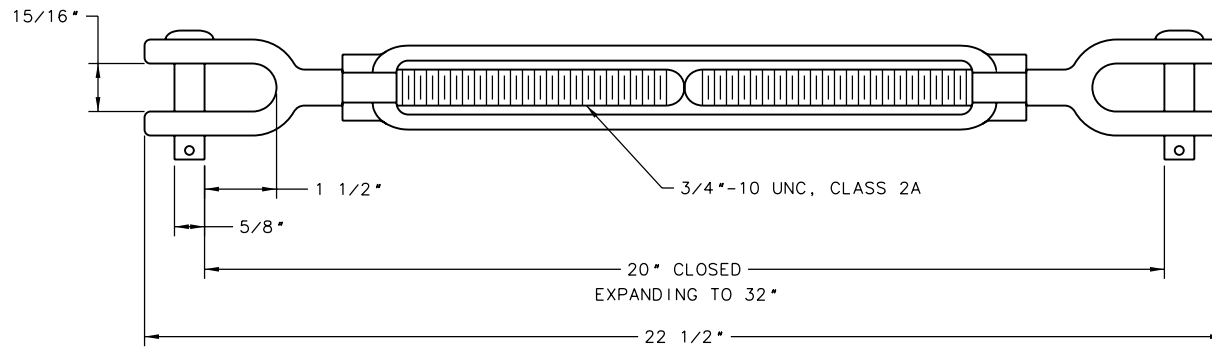

GALVANIZED 3/4" x 18" JAW TO JAW TURNBUCKLE
FOR USE WITH 10' DIA TANK HOLD DOWN STRAPS

GALVANIZED 3/4" x 12" JAW TO JAW TURNBUCKLE
FOR USE WITH 8' DIA TANK HOLD DOWN STRAPS

GALVANIZED 3/4" x 9" JAW TO JAW TURNBUCKLE
FOR USE WITH 6' DIA TANK HOLD DOWN STRAPS

| | |
|---------------------------------|--------------------|
| XERXES [®] | |
| CORPORATION | |
| TITLE JAW TO JAW TURNBUCKLES | |
| DATE 3-05 | DR. NO. S11-375.00 |